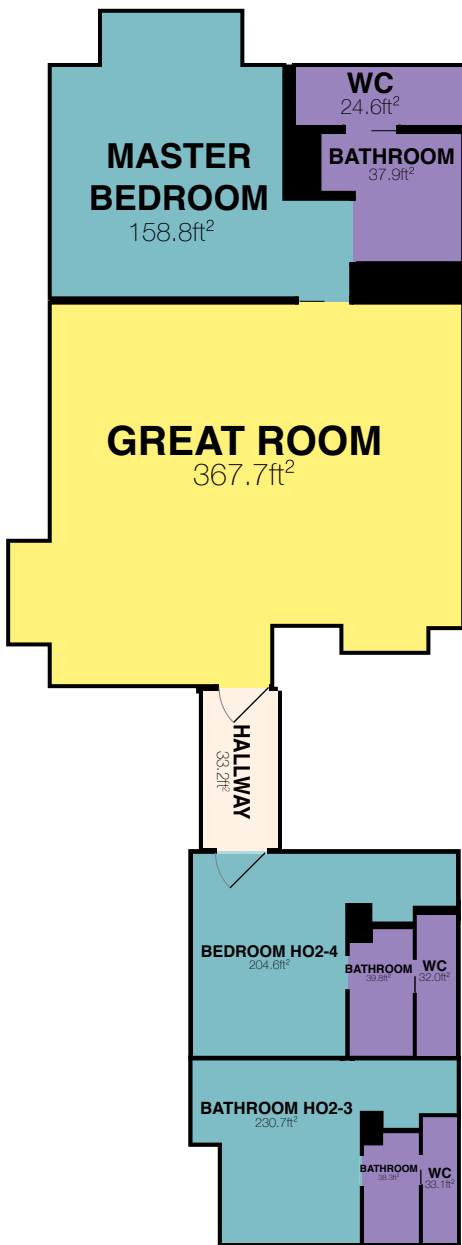

HALE OHIA - PLAN VIEW

[For visibility & legibility, buildings are not in scale with one another.]

ORIGINAL ESTATE HOUSE [c.1931]

HALE OHIA TWO [c.2015]

LEHUA

IHILANI

#44

DISCLAIMER: This plan view was generated for entertainment & visualization purposes only. **Everyone** is advised to verify the completeness & accuracy of this information with qualified professionals before acting upon it.