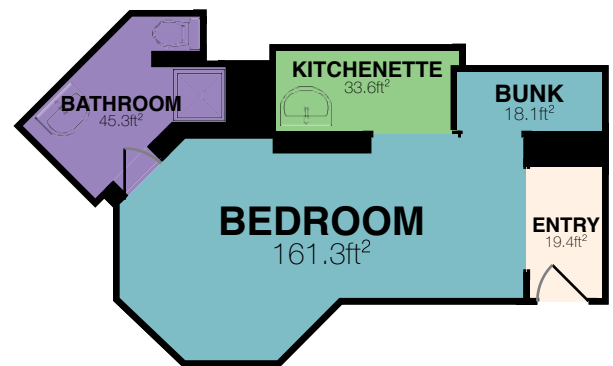

HALE OHIA - PLAN VIEW

[For visibility & legibility, buildings are not in scale with one another.]

ORIGINAL ESTATE HOUSE [c.1931]

HALE OHIA TWO [c.2015]

LEHUA

IHILANI

#44

DISCLAIMER: This plan view was generated for entertainment & visualization purposes only. **Everyone** is advised to verify the completeness & accuracy of this information with qualified professionals before acting upon it.