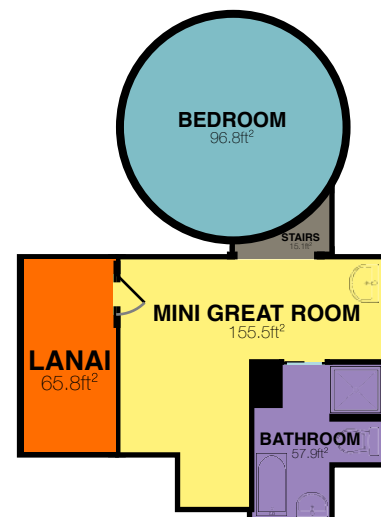

HALE OHIA - PLAN VIEW

[For visibility & legibility, buildings are not in scale with one another.]

ORIGINAL ESTATE HOUSE [c.1931]

HALE OHIA TWO [c.2015]

LEHUA

IHILANI

#44

DISCLAIMER: This plan view was generated for entertainment & visualization purposes only. **Everyone** is advised to verify the completeness & accuracy of this information with qualified professionals before acting upon it.