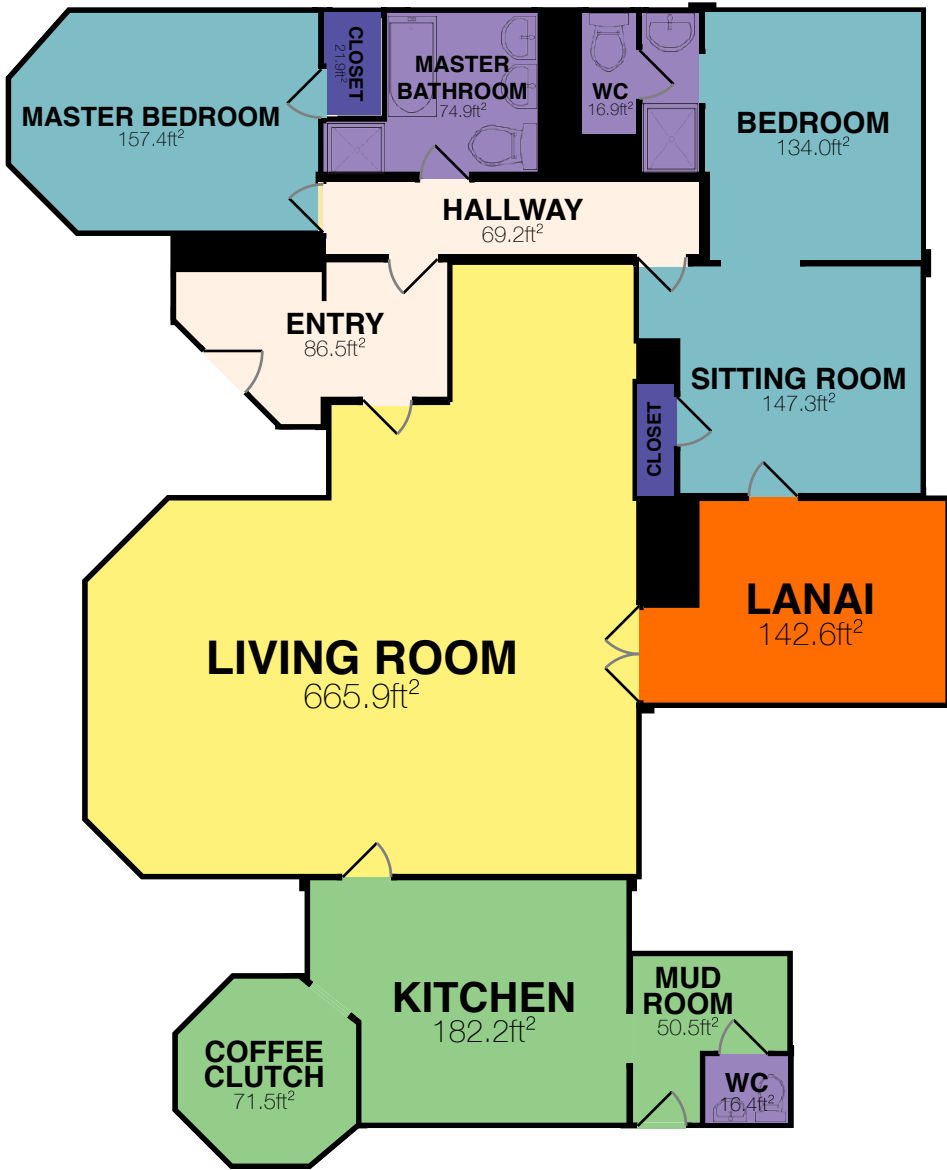

HALE OHIA - PLAN VIEW

[For visibility & legibility, buildings are not in scale with one another.]

ORIGINAL ESTATE HOUSE [c.1931]

HALE OHIA TWO [c.2015]

LEHUA

IHILANI

#44

DISCLAIMER: This plan view was generated for entertainment & visualization purposes only. **Everyone** is advised to verify the completeness & accuracy of this information with qualified professionals before acting upon it.