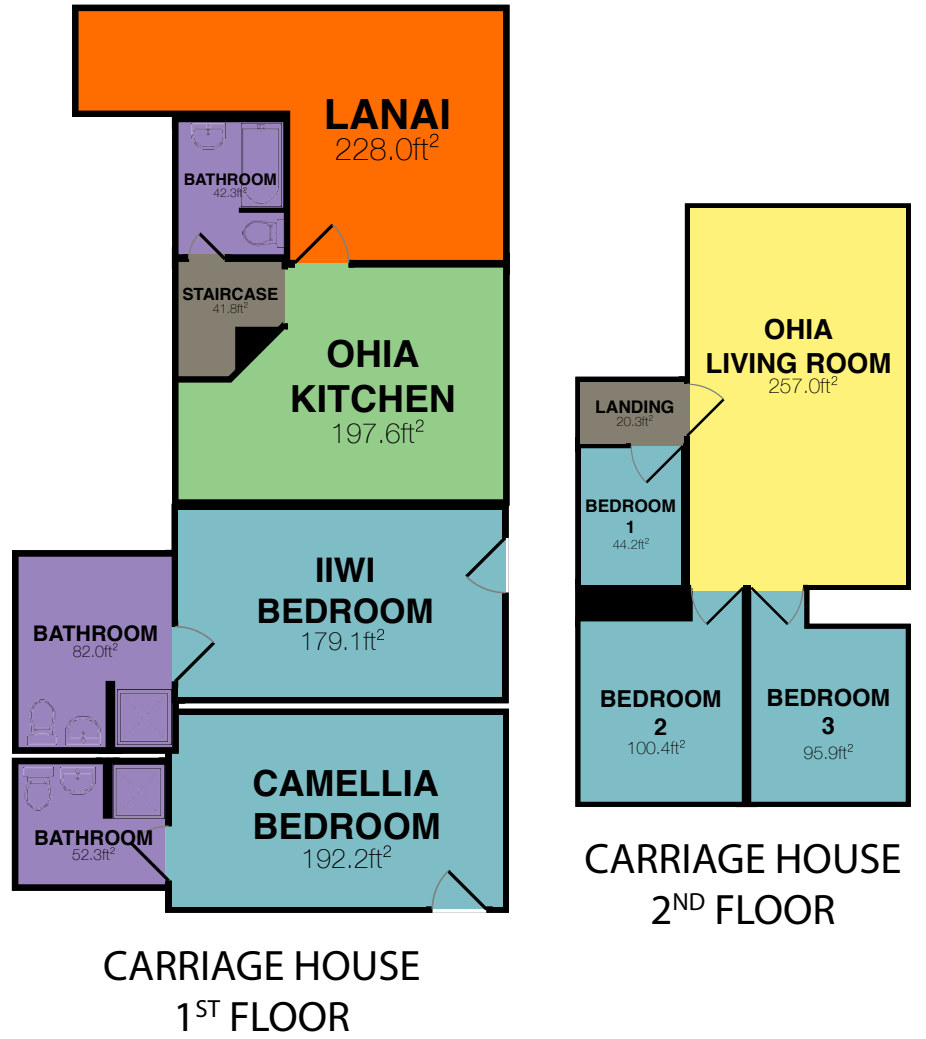

HALE OHIA - PLAN VIEW

[For visibility & legibility, buildings are not in scale with one another.]

ORIGINAL ESTATE HOUSE [c.1931]

HALE OHIA TWO [c.2015]

LEHUA

IHILANI

#44

DISCLAIMER: This plan view was generated for entertainment & visualization purposes only. **Everyone** is advised to verify the completeness & accuracy of this information with qualified professionals before acting upon it.