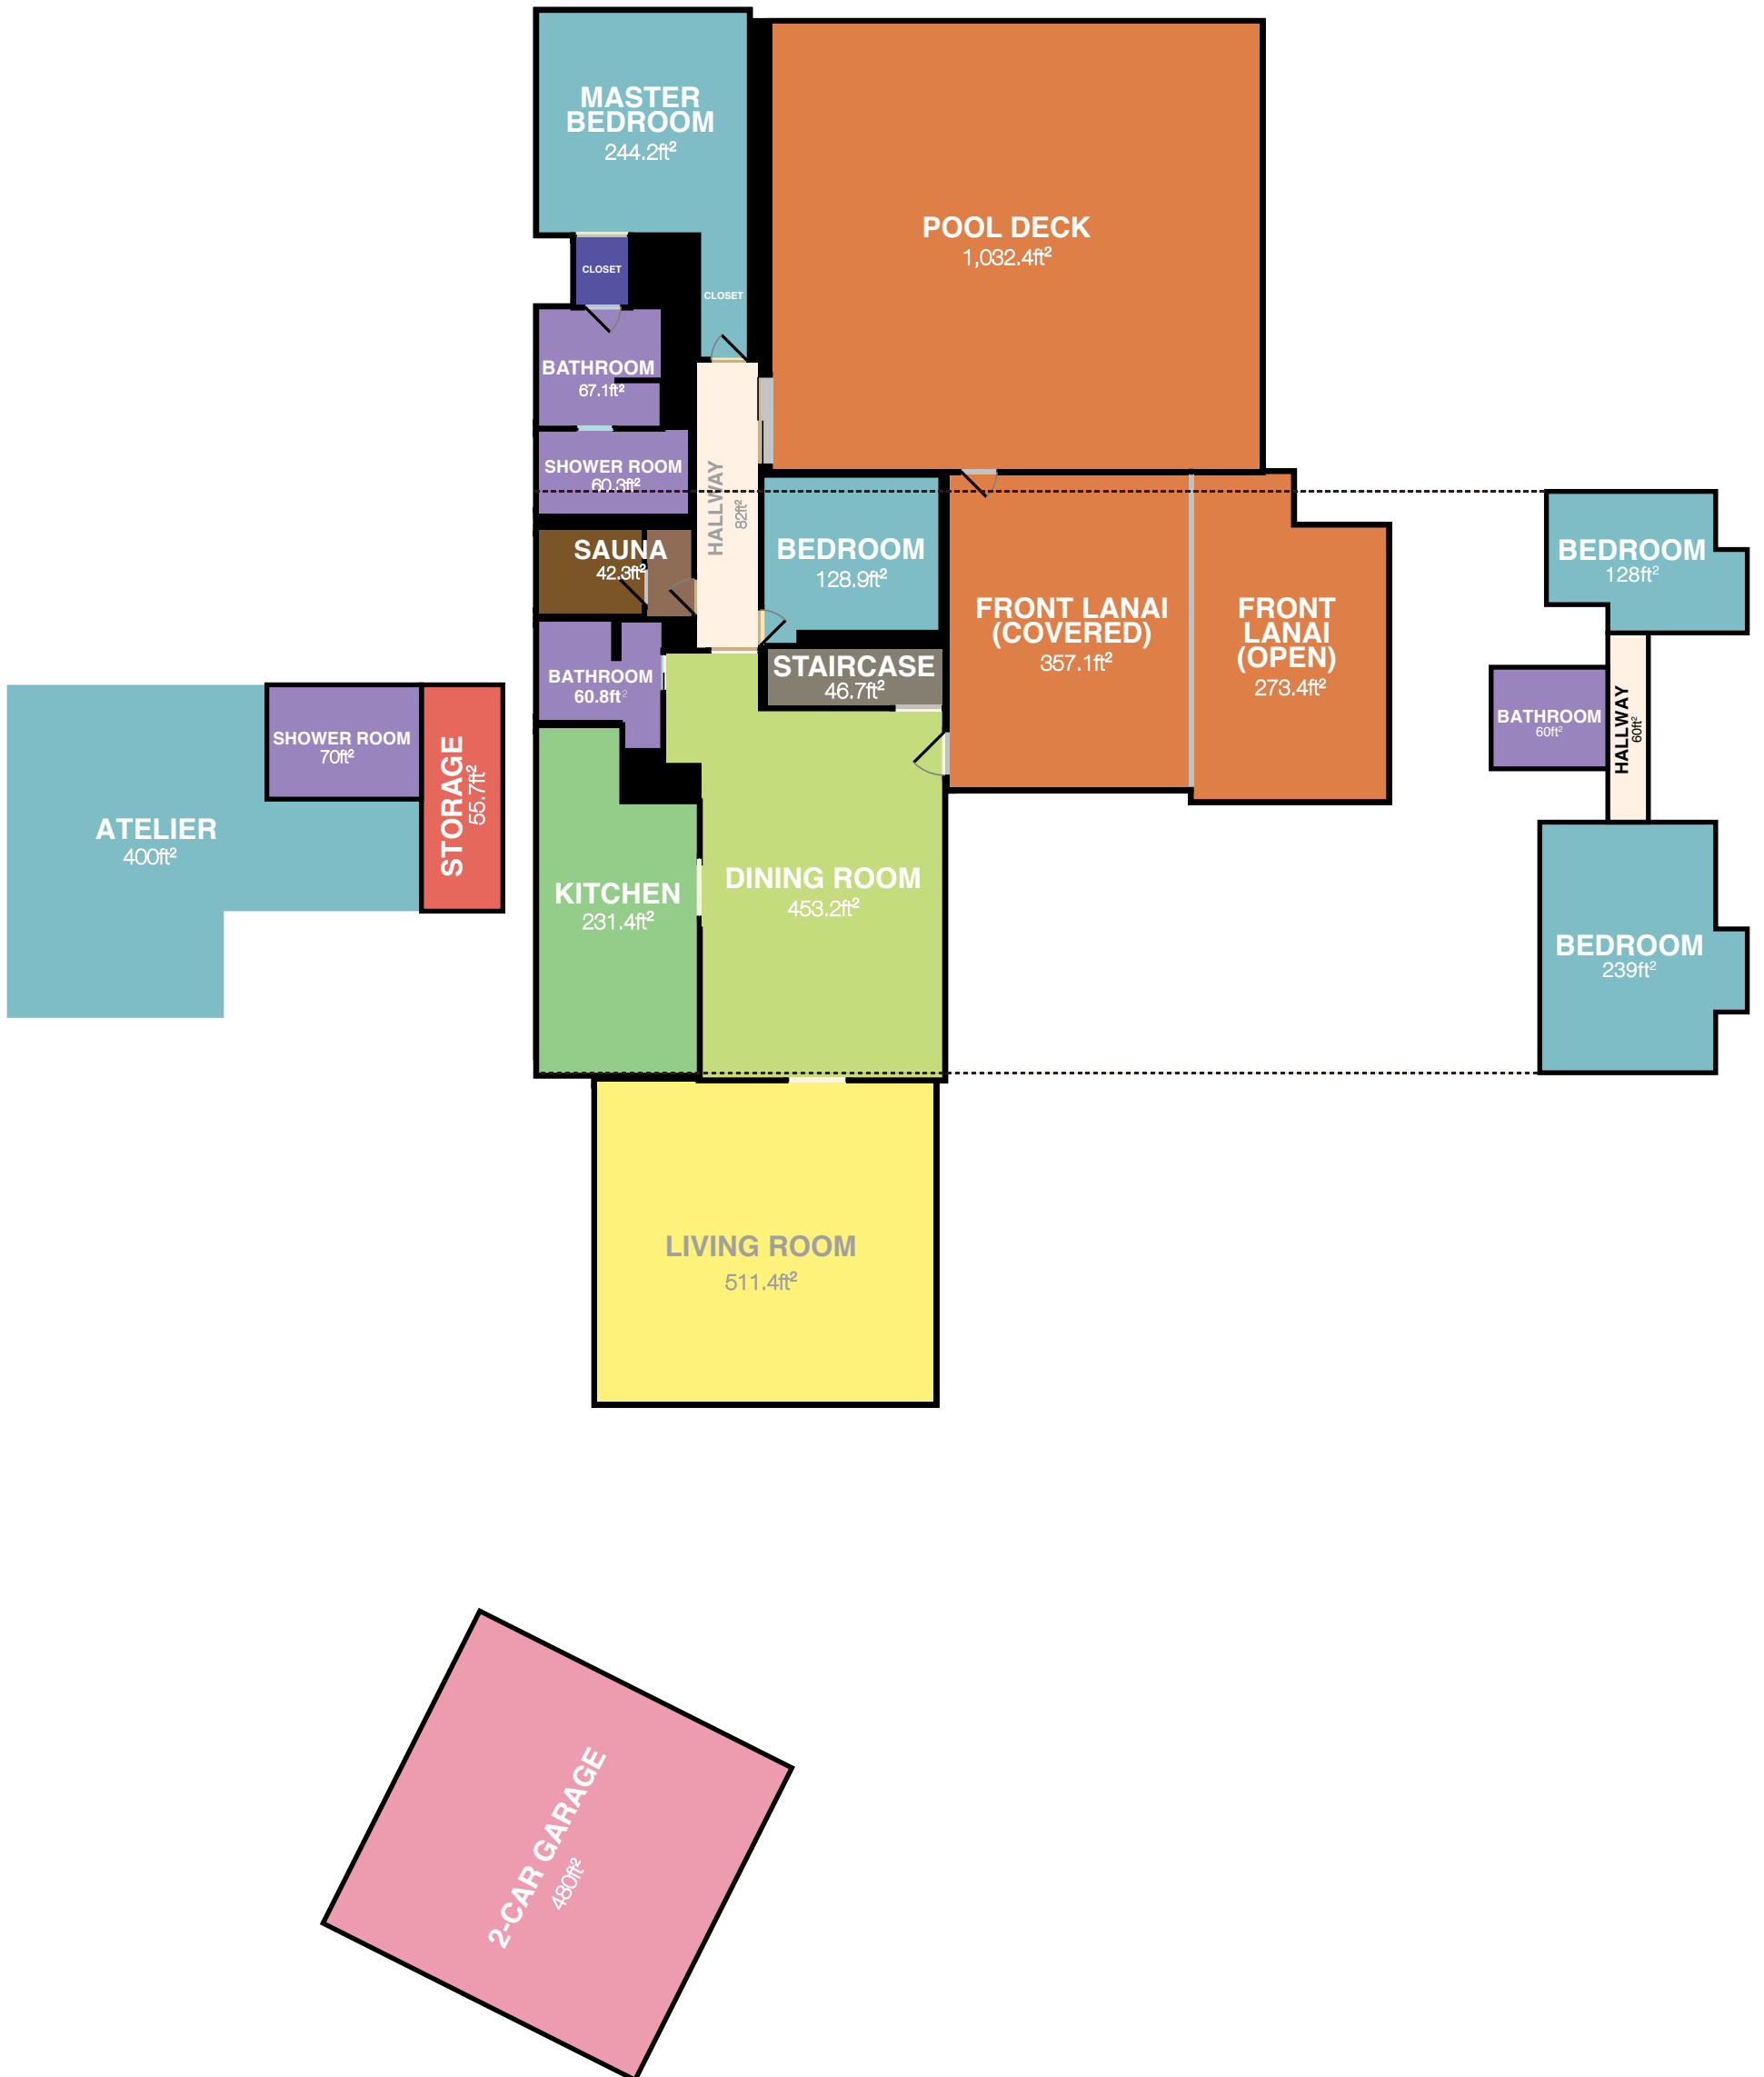

19-4231 WRIGHT RD - PLAN VIEW

DISCLAIMER: This plan view was generated for entertainment & visualization purposes only. **Everyone** is advised to verify the completeness & accuracy of this information with qualified professionals before acting upon it.