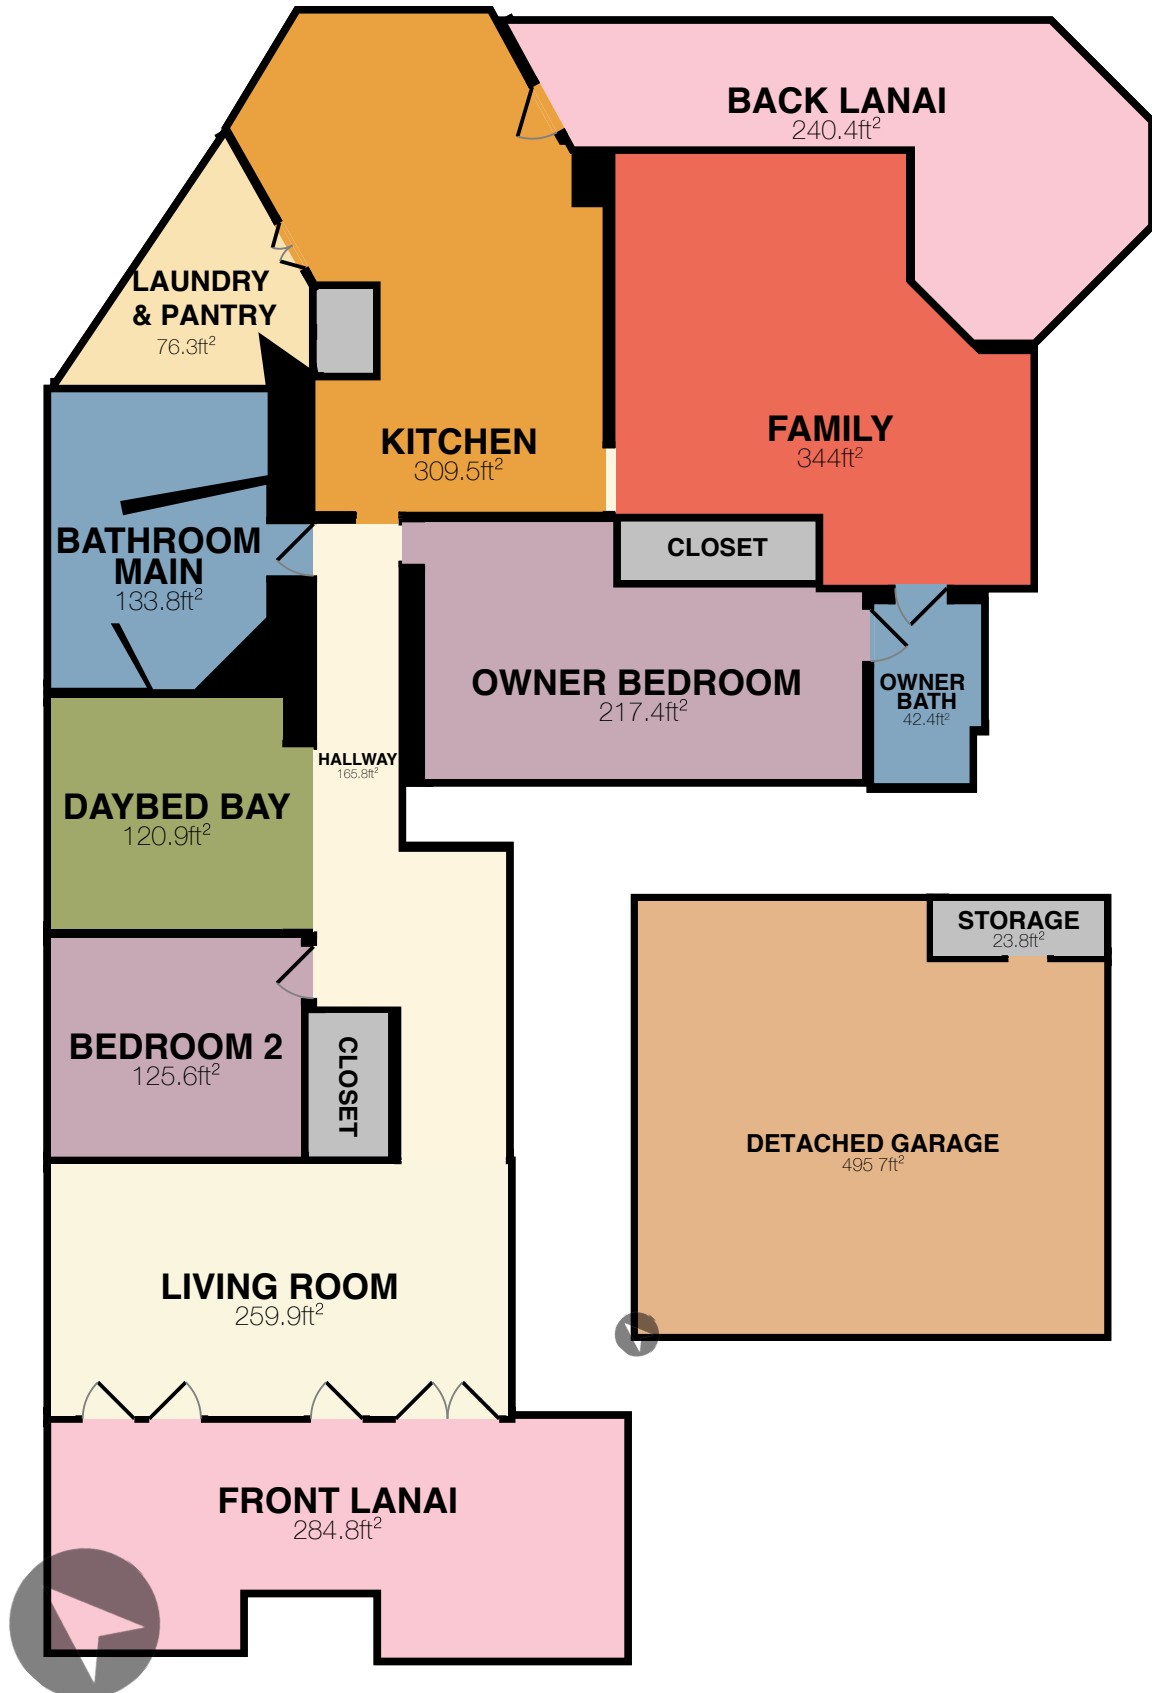

19-4020 HAUNANI ROAD - PLAN VIEW

DISCLAIMER: This plan view was generated for entertainment & visualization purposes only. **Everyone** is advised to verify the completeness & accuracy of this information with qualified professionals before acting upon it.